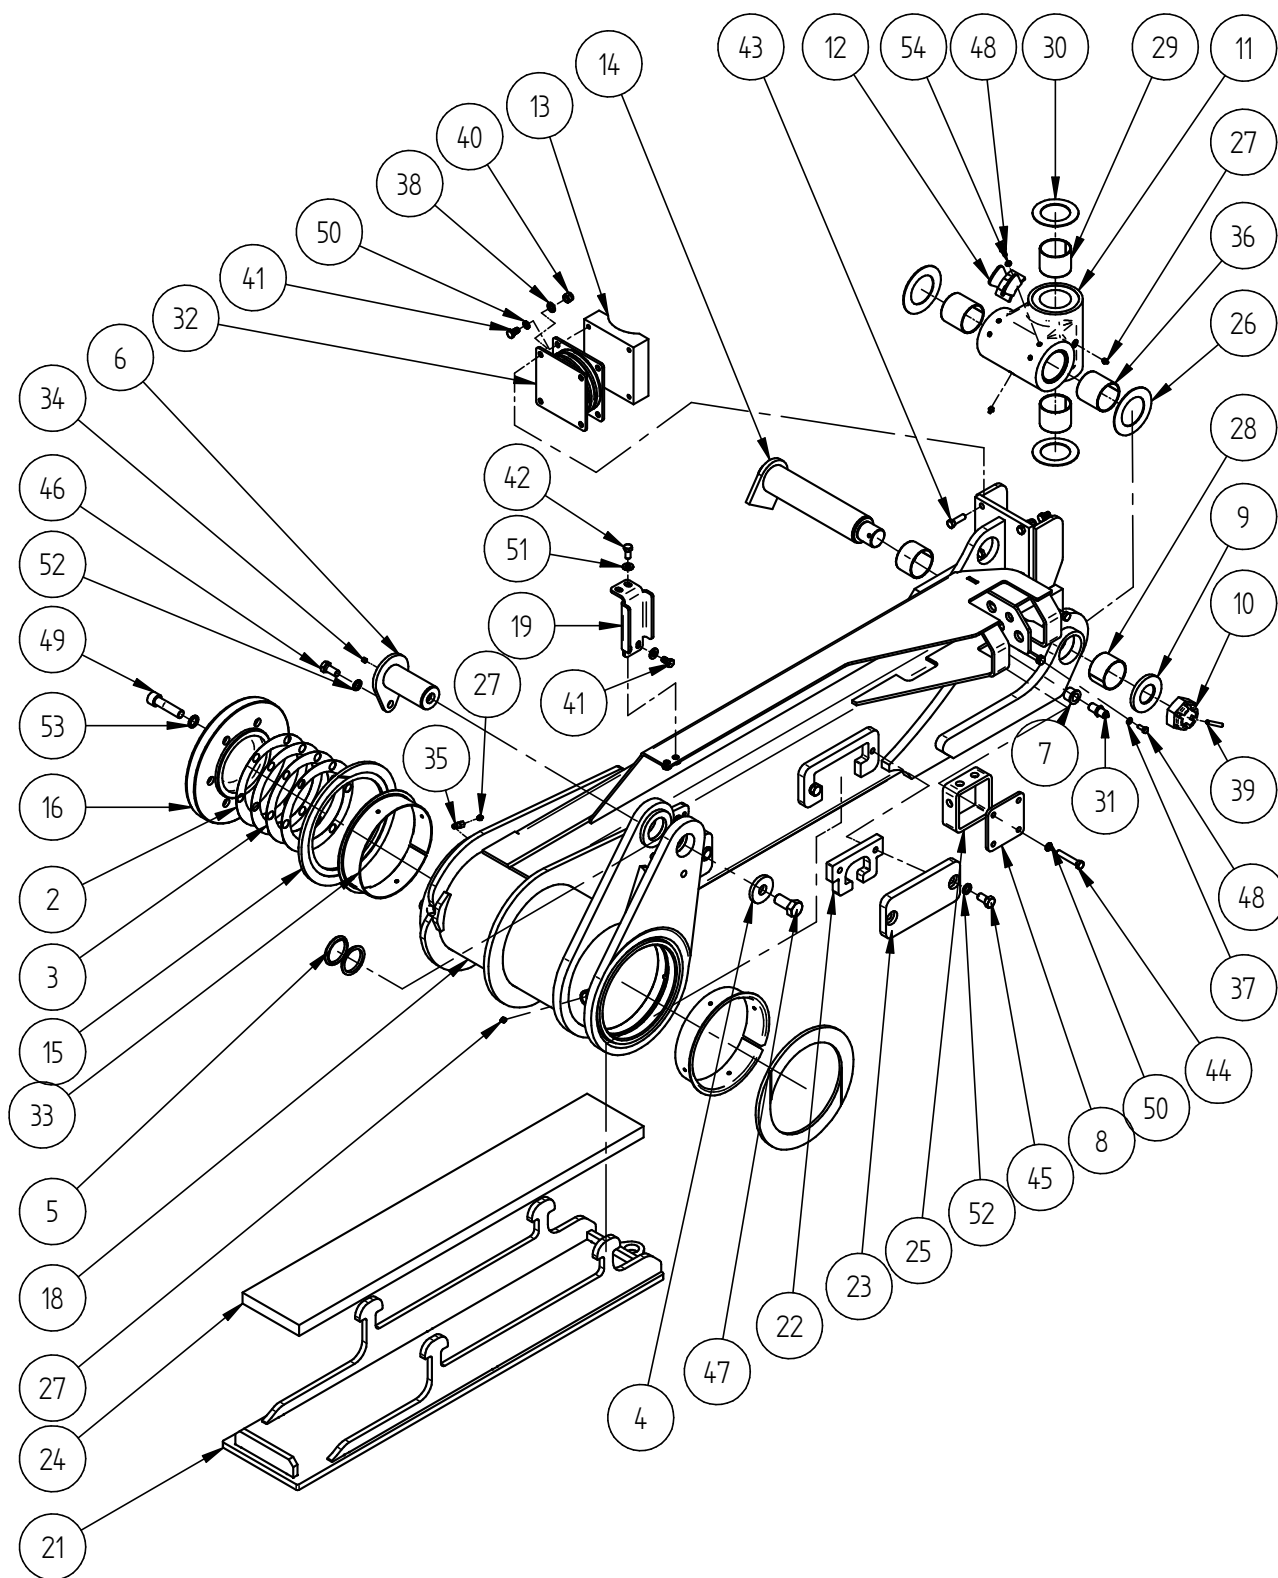

Ram / Frame

Pos. Item	Antal Quantity	Artikel.nr. Part number	Benämning	Title
1	1	015484	Frontplåt	Front plate
2	4	015485	Distans	Spacer
3	2	015827	Bricka	Washer
4	4	015956	Distans	Spacer
5	2	015957	Axel	Axle
6	2	016387	Mutterlist	Nut list
7	2	016388	Gångjärnshalva	Hinge
8	1	092157	Ram	Frame
9	2	092180	Cylinder Ø125/63x693	Hydraulic cylinder
10	1	092200	Huv	Cover
11	2	092206	Slangstyrning	Hose guide
12	2	092207	Hållare	Bracket
13	1	092209	Spärr	Latch
14	1	092448	Slangstyrning	Hose guide
15	1	800045	Flaklås	Latch
16	2	800748	Insexplugg R1/8	Plug R1/8
17	4	801412	Gaffelfäste M8	Fork
18	3	801413	Låsclips	Clip
19	2	801414	Gasfjäder	Gas spring
20	5	BRB08,4	Bricka	Washer
21	2	DP3	Täckplatta	Washer
22	2	DP4	Täckplatta	Washer
23	2	LKM10	Loc-king mutter M10	Cover
24	7	LKM8	Låsmutter	Lock nut
25	2	M6M16	Mutter	Nut
26	4	M6SM10x25	Skruv	Screw
27	4	M6SM12x30	Skruv	Screw
28	8	M6SM12x40	Skruv	Screw
29	2	M6SM16x35	Sexkantsskruv, 8.8 Fzb	Screw 8.8
30	4	M6SM16x55	Sexkantsskruv, 8.8 Fzb	Screw 8.8
31	2	M6SM24x50	Sexkantsskruv 8.8 Fzb	Screw 8.8
32	4	M6SM6x50	Skruv	
33	4	M6SM8x20	Skruv	Screw
34	1	M6SM8x55	Skruv	Screw
35	1	M6SM8x65	Sexkantsskruv, 8.8 Fzb	Screw
36	2	MC6SM10x120B	Insexskruv 12.9	Screw 12.9
37	4	MC6SM6x55B	Insexskruv 12.9	
38	4	NLM10	Nord-Lock bricka, M10	Nord-lock Washer
39	12	NLM12	Nord-Lock bricka, M12	Nord-lock Washer
40	4	NLM16	Nord-Lock bricka, M16	Nord-lock Washer
41	4	NLM16SYD	Nordlock M 16, stor Y.D.	Nord-lock Washer
42	12	NLM20	Nord-Lock bricka, M20	Nord-lock Washer