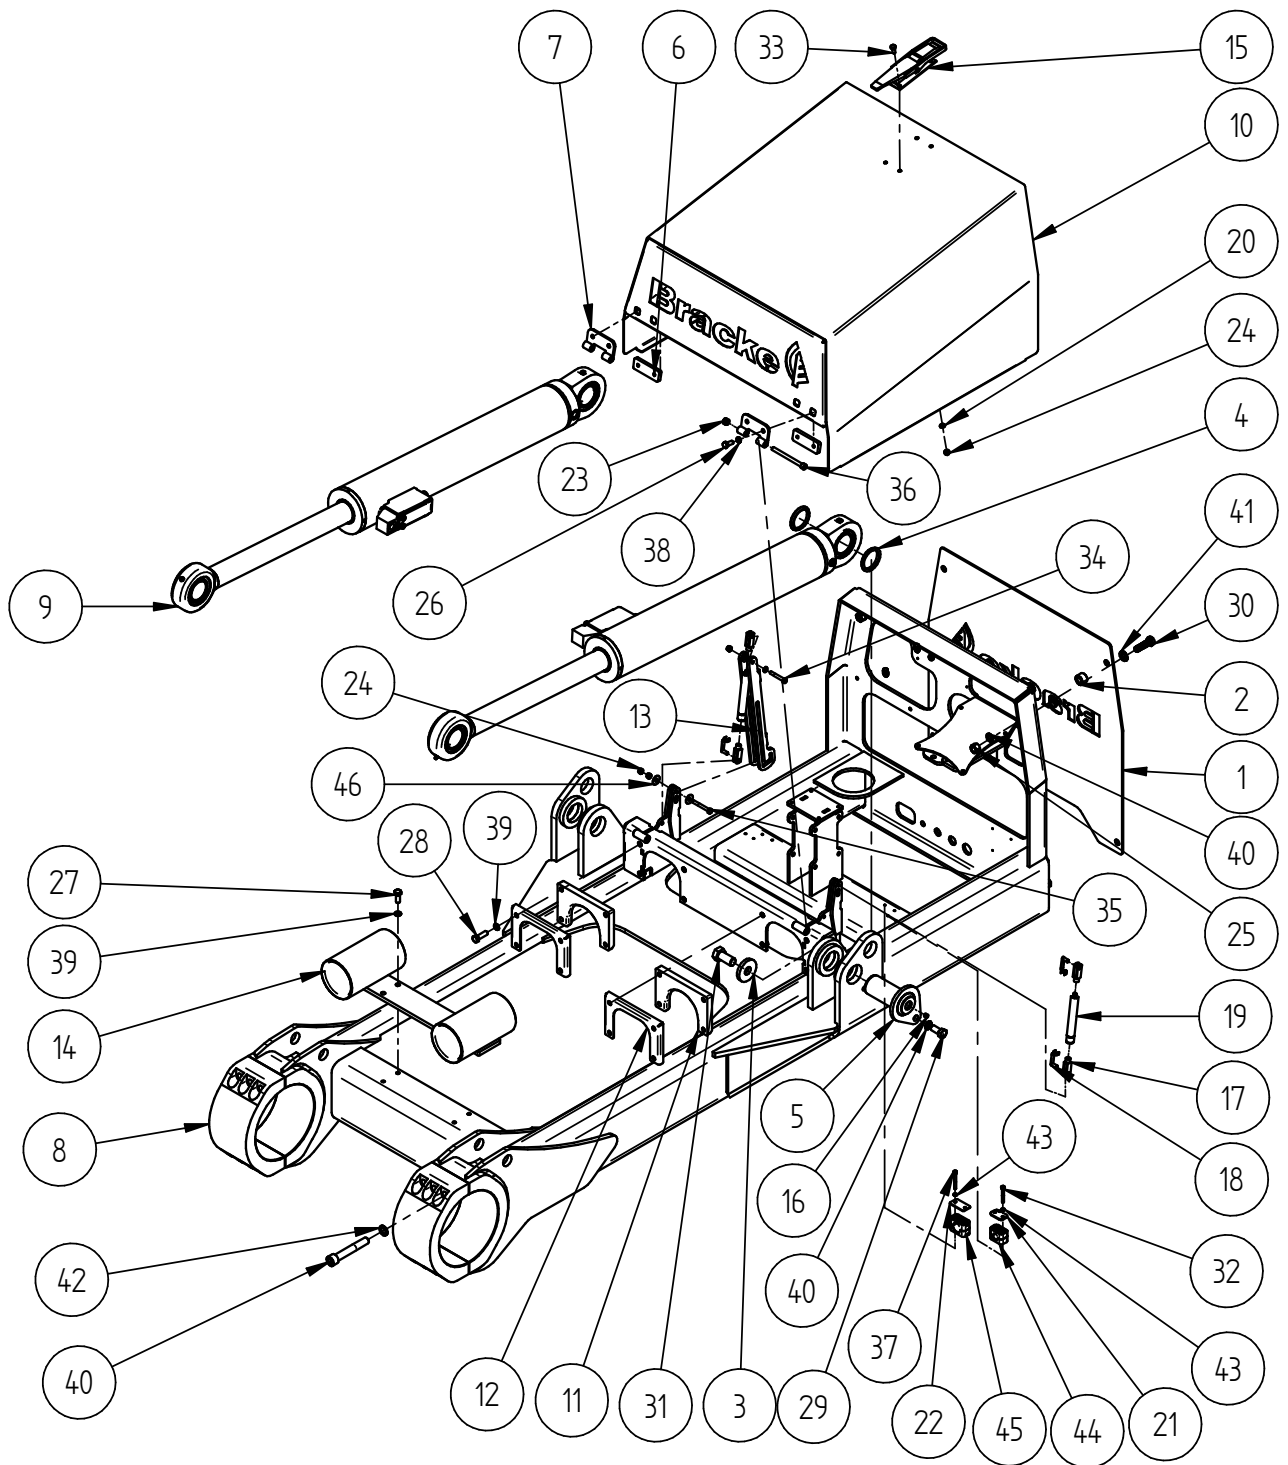

Pos. Item	Antal Quantity	Artikel.nr. Part number	Benämning	Title
43	8	NLM6	Nord-Lock bricka, M6	Nord-lock Washer
44	2	SLK320	Klammerpar	Clamp
45	2	SLK430	Klammerpar	Clamp
46	2	SRKB9X28X2	Karosseribricka, Fzb	Washer
47	12	MC6SM20x130B	Insexskruv 12.9	Screw 12.9