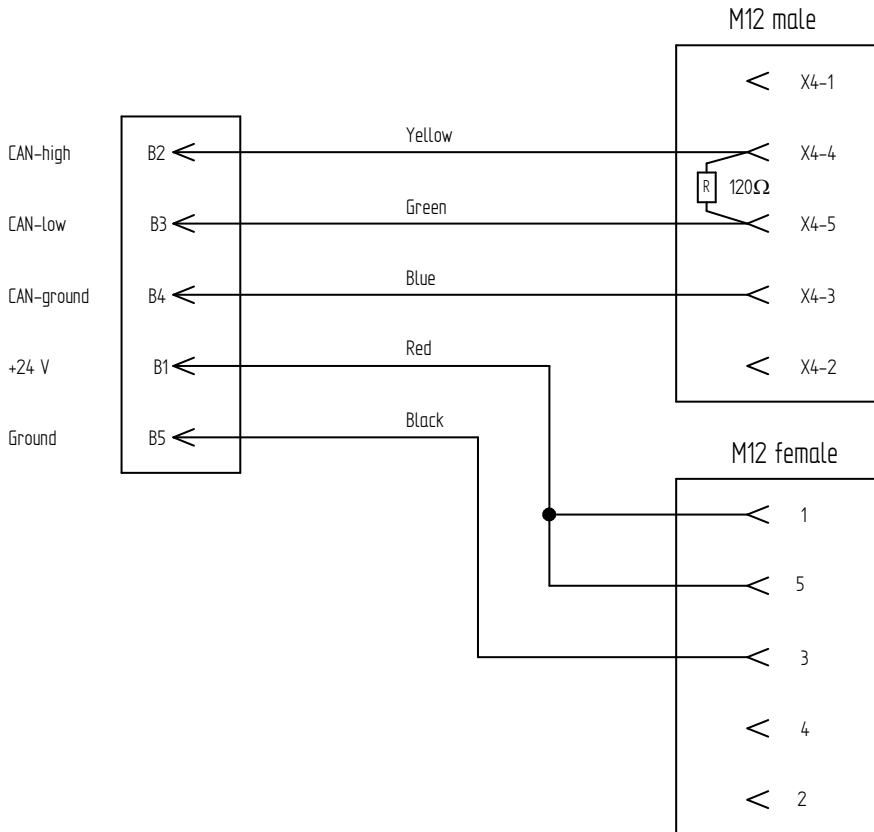

TDM cable 016099